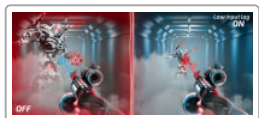

C24G2U/BK

23.6 inch (59.9 cm) LCD MONITOR

Super-fast curved 24" VA monitor with 165 Hz, 1 ms response time and FreeSync Premium

1ms

165Hz

AMD FreeSync Premium

165Hz

A 165Hz refresh rate, well over twice the industry standard of 60Hz, makes games run smooth as silk. Realize the potential in your graphics card. Forget screen tearing and forget motion blur. Feel your reflexes become one with the action. Never look back.

1ms

1ms response time equals speed without the smear for an enhanced experience. Fast-moving action and dramatic transitions will be rendered smoothly without the effects of ghosting.

FreeSync Premium

Enjoy the best quality visuals even in fast paced games. The AMD FreeSync Premium Technology ensures that the GPU's and monitor's refresh rates are synchronised, which provides a fluid, tear free gaming experience at highest performance. The AMD FreeSync Premium features a refresh rate of minimum 120Hz, decreasing blur and sharpening the picture for a more life-like experience. The LFC feature eliminates the risk of stutter in case the frame rate drops below the refresh rate.

1500R Curved

Curved design wraps around you putting you at the center of the action and provides an immersive gaming experience.

Low Input Lag

Unleash your reflexes by switching to the AOC Low Input Lag mode. Forget graphical frills: this mode rewires the monitor in favour of raw response time, giving the ultimate edge in hair trigger stand offs.

Exterior	
Monitor colour	Black Red
Bezel Type	Borderless
Removable Stand	✓

Ergonomics

Vesa Wallmount	100x100
Tilt	-4° +/-1°~21.5° +/-1.5° °
Swivel	35 +/-2°~35 +/-2° °
Height Adjust Amount	130mm

Multimedia